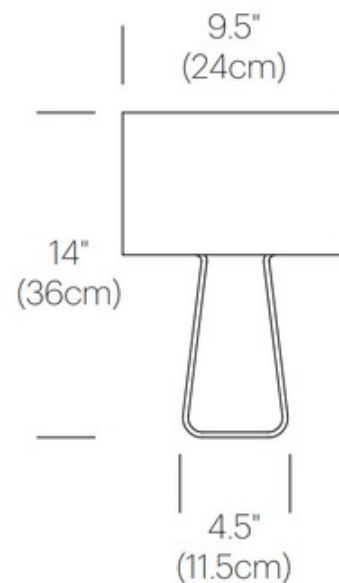

COMPANY

PROJECT

FIXTURE TYPE

APPROVED BY

DATE