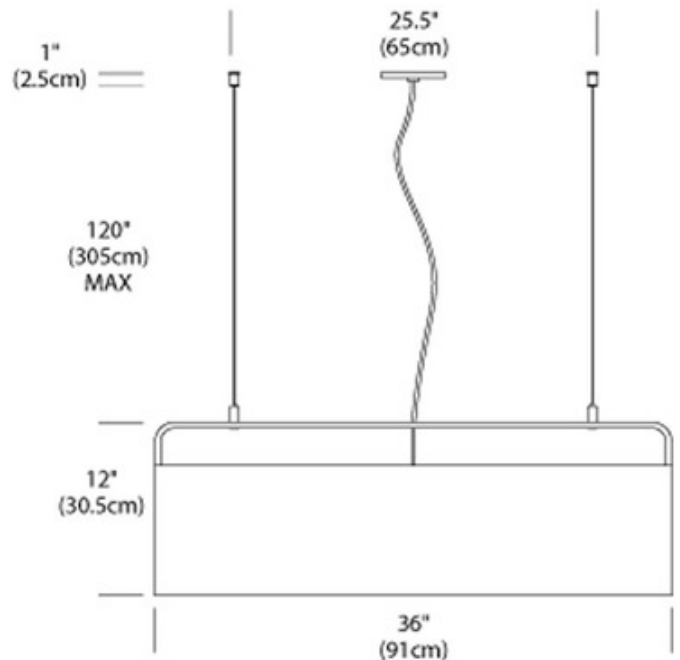

DESIGNER

Pablo Pardo

BRAND

Pablo

DESCRIPTION

Tube Top Island Pendant features brilliant transparent acrylic surfaces with a soft and diffused fabric shade. UL listed components. CE listed.

SHADE COLOR	White
BODY FINISH	Clear
WATTAGE	300W
DIMMER	Standard 120V
DIMENSIONS	96"L x 36"W x 12"H
BULB NOT INCLUDED	
LAMP	4 x BT15/Medium (E26)/75W/120V Halogen

SPEC #

PBL158800

COMPANY

PROJECT

FIXTURE TYPE

APPROVED BY

DATE