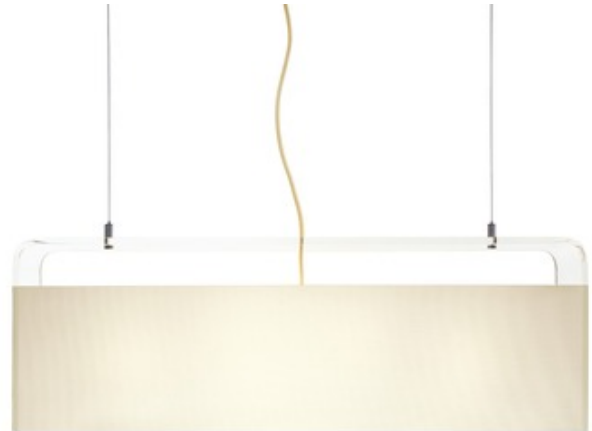

DESIGNER

Pablo Pardo

BRAND

Pablo

DESCRIPTION

Tube Top Island Pendant features brilliant transparent acrylic surfaces with a soft and diffused fabric shade. UL listed components. CE listed.

SHADE COLOR	White
BODY FINISH	Clear
WATTAGE	300W
DIMMER	Standard 120V
DIMENSIONS	96"L x 36"W x 12"H
BULB NOT INCLUDED	
LAMP	4 x BT15/Medium (E26)/75W/120V Halogen