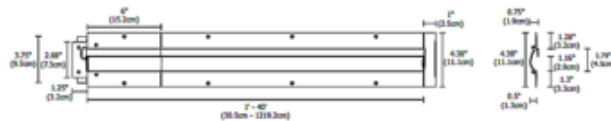

# Reveal Plaster-In LED System 5W 24VDC

**Designer:** Gregory Kay

**Description:**

Reveal, a 24VDC linear LED system, features a shallow plaster-in aluminum extrusion. May be secured directly to studs without joist modification and plasters into .50 inch or thicker drywall, or between studs. Sold in 120 foot increments and may be field-cut to any length. Available in 2200K, 3500K, 4000K or 5700K, 85CRI, or 2700K or 3000K, 95CRI. Includes 5 watts per foot, 46 lumens per watt. May be powered using an electronic low voltage or 0-10V power supply. ELV power supplies include a 60, 100, 2X100, 3X100, or 4X100 watt option, dimmable with compatible dimmers: Legrand Adorne ADTH700RMTU, or Lutron: DIVA DVELV-300P, Skylark SELV-300P, or Maestro MAELV-600. 0-10V power supplies include a 96, 2X96, 3X96 or 4X96 watt option, dimmable with compatible dimmers: Phillips Sunrise SR1200ZTUNV, Leviton IP710-LF, or Lutron: Nova T, Radio Ra2 (with GRX-TVI), Grafik Eye Qs (with GRX-TVI), or Diva (with PP20). 5 year pro-rated warranty. ETL listed. System includes Junction Box, Adjustable Mounting Bars, Reveal Channel(s), Power Feed End Cap, Junction Box Cover, Dead End Cap, Take-Up Box, Drywall Screws, and LED Soft Strip. Required power supply, dimmer control, and optional mounting accessories sold separately. Product built to order.

**Technical Information**

**Luminous Flux:** 246 lumens  
**Lumens/Watt:** 49.20  
**Lamp Color:** 2200 K  
**Color Rendering:** 85 CRI  
**Lamp Life:** 50000 hours

Product Number: <b>EDG 158841</b>			
Company:		Fixture Type:	Date: Feb 20, 2018
Project:		Approved By:	