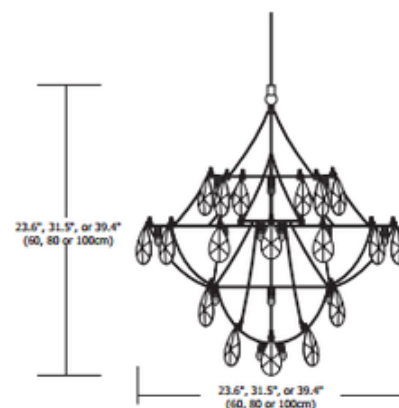

BRAND

PureEdge Lighting

DESCRIPTION

Crystal Galaxy Chandelier with Downlight features hanging crystals and a Satin Nickel finish. Includes 2 watt 12 volt E10 Krypton lamps plus one 12 volt 20 watt AR11 DC Bayonet downlight. Dimensions: 31.5 inch width x 31.5 inch height. Includes 72 inch suspension cable with overall height adjustable to 78.74 inches. Includes magnetic transformer and is dimmable with Lutron Maestro MALV low voltage magnetic dimmer control, sold separately. ETL listed.

SHADE COLOR	Crystal
BODY FINISH	Satin Nickel
WATTAGE	110W
DIMMER	Low Voltage Magnetic
DIMENSIONS	23.6"W x 23.6"H
BULB INCLUDED	
LAMP	45 x T3.25/E10/2W/12V Krypton Xenon 1 x AR11/D.C. Bayonet (BA15D)/20W/12V Halogen