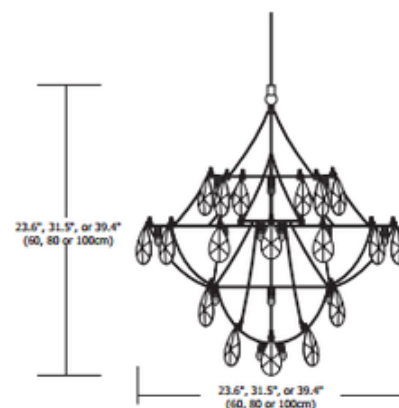

**BRAND**

PureEdge Lighting

**DESCRIPTION**

Crystal Galaxy Chandelier with Downlight features hanging crystals and a Satin Nickel finish. Includes 2 watt 12 volt E10 Krypton lamps plus one 12 volt 20 watt AR11 DC Bayonet downlight. Dimensions: 31.5 inch width x 31.5 inch height. Includes 72 inch suspension cable with overall height adjustable to 78.74 inches. Includes magnetic transformer and is dimmable with Lutron Maestro MALV low voltage magnetic dimmer control, sold separately. ETL listed.

<b>SHADE COLOR</b>	Crystal
<b>BODY FINISH</b>	Satin Nickel
<b>WATTAGE</b>	110W
<b>DIMMER</b>	Low Voltage Magnetic
<b>DIMENSIONS</b>	23.6"W x 23.6"H
<b>BULB INCLUDED</b>	
<b>LAMP</b>	45 x T3.25/E10/2W/12V Krypton Xenon 1 x AR11/D.C. Bayonet (BA15D)/20W/12V Halogen