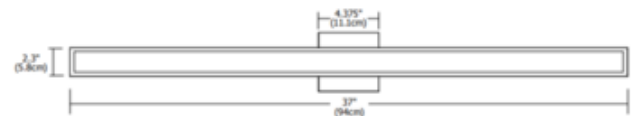

COMPANY	PROJECT	FIXTURE TYPE	APPROVED BY	DATE