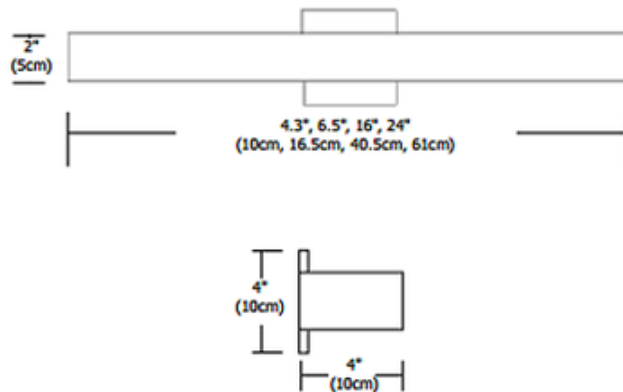

# Alpha LED Wall Light

**Designer:** Gregory Kay

**Description:**

Alpha LED wall and vanity series features a white diffuser lens on the top and bottom of the rectangular metal shade available in Satin Nickel or Chrome finish. Available in a 4, 7, 16 and 24 inch width. Features integrated LED strip available in Very Warm White 2700K or Warm White 3000K LEDs, 90CRI. Average lamp life 50,000 hours. Fixture includes an electronic low voltage LED power supply. Dimmable with an electronic low voltage dimmer (tested and approved Lutron Diva DVELV-300P, Lutron Skylark SELV-300P, or Lutron Maestro MAELV-600). Dimensions: Alpha 4: 4.3 inch width x 2 inch height x 4 inch depth. Consumes 4 watts, 5 total watts. Alpha 7: 6.5 inch wide x 2 inch height x 4 inch depth. Consumes 10.5 watts, 12 total watts. Alpha 16: 16 inch width x 2 inch height x 4 inch depth. Consumes 24.5 watts, 28 total watts. Alpha 24: 24 inch width x 2 inch height x 4 inch depth. Consumes 31.5 watts, 35 total watts. General bi-directional light distribution. ETL listed. ADA compliant. Fixture includes a 5 year warranty.

Shown in: Satin Nickel / White

**List Price:** \$412.00  
**Our Price:** \$329.60

**Shade Color:** White  
**Body Finish:** Satin Nickel  
**Lamp:** 1 x LED/24.5W/12V LED  
**Wattage:** 24.5W  
**Dimmer:** Low Voltage Electronic  
**Dimensions:** 2"H x 16"W x 4"D

**Technical Information**

**Luminous Flux:** 842 lumens  
**Lumens/Watt:** 34.37  
**Lamp Color:** 3000 K  
**Color Rendering:** 90 CRI  
**Lamp Life:** 50000 hours

Product Number: <b>EDG 160208</b>			
Company:		Fixture Type:	Date: Feb 19, 2018
Project:		Approved By:	