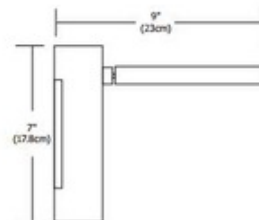

Technical Information

LAMP COLOR	3000K

SPEC # EDG160213

COMPANY	PROJECT	FIXTURE TYPE	APPROVED BY	DATE