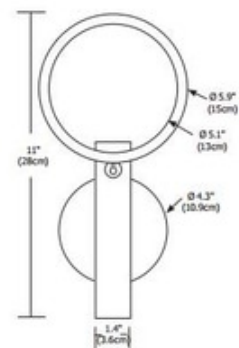

Technical Information

LAMP COLOR	3000K

SPEC # EDG160213

COMPANY	PROJECT	FIXTURE TYPE	APPROVED BY	DATE