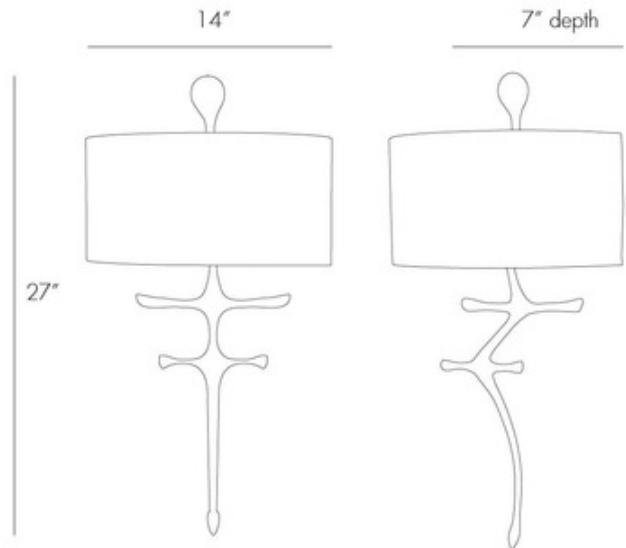

COMPANY	PROJECT	FIXTURE TYPE	APPROVED BY	DATE