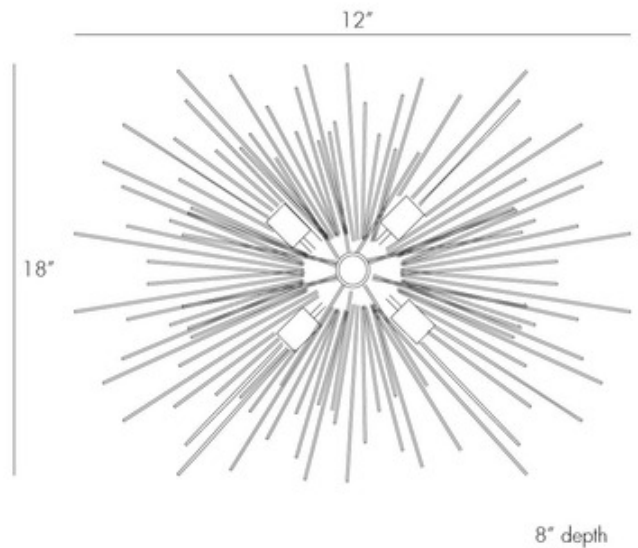

**BRAND**

Arteriors Home

**DESCRIPTION**

Zanadoo Wall Light features a starburst design creating dramatic shadows and patterns on the wall in Polished Nickel finish. Polished Nickel shown with silver bowl globe lamps. Can be hung vertically or horizontally. Five 25 watt, 120 volt G16.5 Candelabra base incandescent lamps not included. 18 inch width x 12 inch height x 8 inch depth. UL listed. Suitable for damp locations

*Shown in: Polished Nickel*

<b>SHADE COLOR</b>	N/A
<b>BODY FINISH</b>	Polished Nickel
<b>WATTAGE</b>	125W
<b>DIMMER</b>	Standard 120V
<b>DIMENSIONS</b>	18"W x 12"H x 8"D
<b>BULB NOT INCLUDED</b>	
<b>LAMP</b>	5 x G16.5/Candelabra (E12)/25W/120V Incandescent