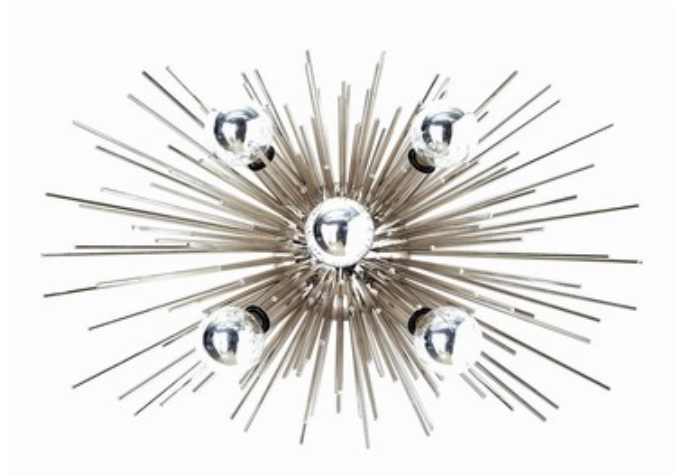

**BRAND**

Arteriors Home

**DESCRIPTION**

Zanadoo Wall Light features a starburst design creating dramatic shadows and patterns on the wall in Polished Nickel finish. Polished Nickel shown with silver bowl globe lamps. Can be hung vertically or horizontally. Five 25 watt, 120 volt G16.5 Candelabra base incandescent lamps not included. 18 inch width x 12 inch height x 8 inch depth. UL listed. Suitable for damp locations

*Shown in: Polished Nickel*

<b>SHADE COLOR</b>	N/A
<b>BODY FINISH</b>	Polished Nickel
<b>WATTAGE</b>	125W
<b>DIMMER</b>	Standard 120V
<b>DIMENSIONS</b>	18"W x 12"H x 8"D
<b>BULB NOT INCLUDED</b>	
<b>LAMP</b>	5 x G16.5/Candelabra (E12)/25W/120V Incandescent