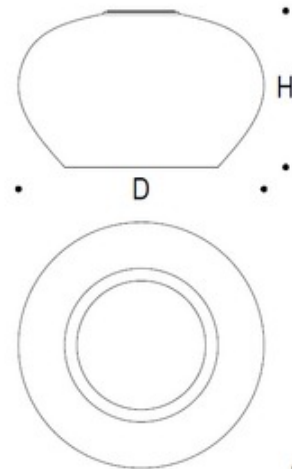

DESIGNER

Giovanni Barbato

BRAND

Mazzega1946

DESCRIPTION

Eyes Ceiling Light features hand blown White glass with White finish. One 35 watt, 120 volt JCD G9 halogen bulb is required, but not included.

Shown in: White / White

SHADE COLOR	White
BODY FINISH	White
WATTAGE	35W
DIMMER	Standard 120V
DIMENSIONS	7.1"W x 7.1"H
BULB NOT INCLUDED	
LAMP	1 x JCD/G9/35W/120V Halogen 1 x JCD/G9/120V LED

SPEC #

AVM160377

Eyes - EYEPLMBG

D= 040 Cm 15.7 in
H= 025 Cm 09.8 in
Kg 005 lb 11.1