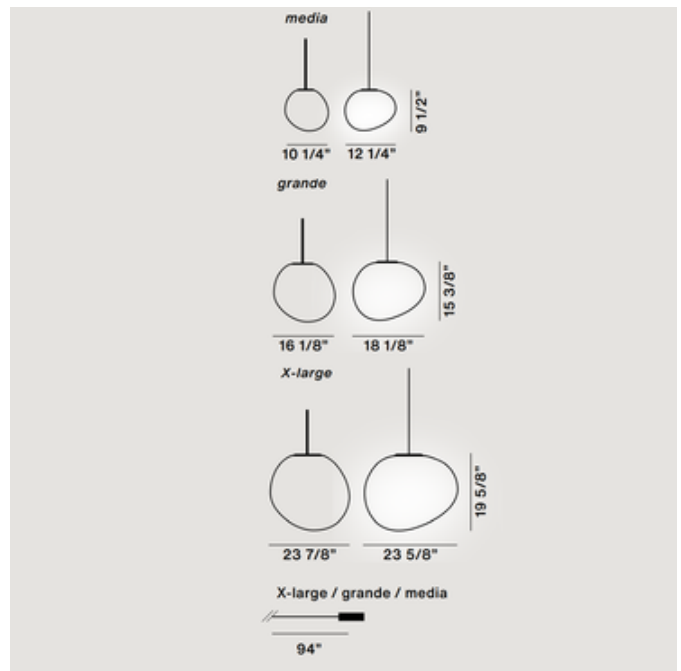

**DESIGNER** Roberto & Ludovica Palomba  
**BRAND** Foscarini

**DESCRIPTION**

The Gregg Outdoor Pendant brings a decorative, organic look to your exterior space. Reminiscent of pebbles smoothed by water which light up with sunlight. Rotational molded polyethylene for assembly onto the polyester powder coated zinc alloy base. Includes black cord covered in black neoprene for outdoor wet location use. Longer cord lengths available as a special order item. Note: Mounting disk (not a canopy) for junction box is included.

Shown in: Aluminum / White

<b>SHADE COLOR</b>	White
<b>BODY FINISH</b>	Aluminum
<b>WATTAGE</b>	25W
<b>DIMMER</b>	Standard 120V
<b>DIMENSIONS</b>	18.13"W x 15.38"H x 16.13"D
<b>BULB NOT INCLUDED</b>	
<b>LAMP</b>	1 x A19/Medium (E26)/25W/120V LED
<i>Technical Information</i>	
<b>PRODUCT DIMENSIONS</b>	Adjustable Cable Length: 94"
<b>SPEC #</b>	FOS160513