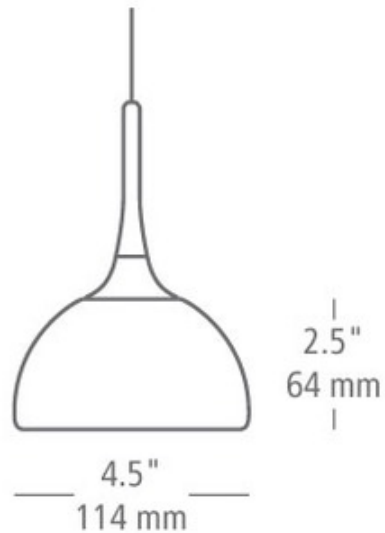

Sophia Pendant

**Description:**

Sophia pendant features creative texturing and mouth-blown transparent colors. Glass available in amber or clear. Finish available in satin nickel or bronze. Includes 6 feet field cuttable suspension cable. One 35 watt, 12 volt, MR16 GU53. base halogen bulb included. ETL listed. 4.5 inch width x 2.5 inch height x 72 inch maximum length.

Shown in: Bronze / Amber

List Price: \$325.00  
 Our Price: \$221.00

Shade Color: Amber  
 Body Finish: Bronze  
 Lamp: 1 x MR16/GU5.3 (bipin)/35W/12V Halogen  
 1 x MR16/GU5.3 (bipin)/12V LED  
 Wattage: 35W  
 Dimmer: Low Voltage Electronic  
 Dimensions: 2.5"H x 4.5"W