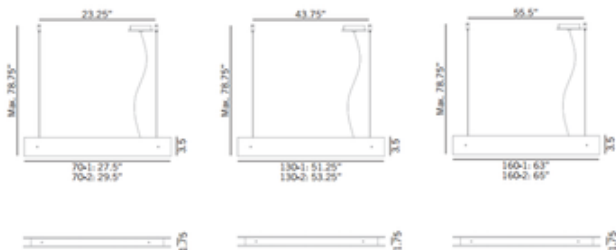

# Marc Direct/Indirect Linear Suspension

**Designer:** David Abad

**Description:**

Marc Linear Suspension with direct/indirect illumination has an aluminum structure available in Oak Veneer, Silver, Satin White or Satin Black finishes with a polycarbonate diffuser. Available in a 29.5, 53.25 and 65 inch length. Also available in a direct version. 29.5 Inch: Two 24 watt 120 volt T5 linear fluorescent bulbs, not included. 29.5 inch length x 1.75 inch width x 3.5 inch height. 53.25 Inch: Two 54 watt 120 volt T5 linear fluorescent bulbs, not included. 53.25 inch length x 1.75 inch width x 3.5 inch height. 65 Inch: Two 49 watt 120 volt T5 linear fluorescent bulbs, not included. 65 inch length x 1.75 inch width x 3.5 inch height. All sizes have a 78.75 inch maximum overall height. Available in a dimmable version upon request. UL listed.

Shown in: Silver

**List Price:** \$1543.75  
**Our Price:** \$1235.00

**Shade Color:** N/A  
**Body Finish:** Silver  
**Lamp:** 2 x T5/T5 Bipin/24W/120V Fluorescent  
**Wattage:** 48W  
**Dimmer:** Not Dimmable  
**Dimensions:** 29.5"L x 3.5"H x 1.75"W