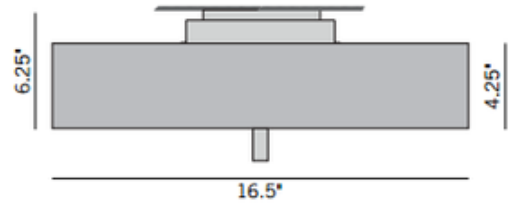

BRAND

B.Lux

DESCRIPTION

Ronda Ceiling Light is made from Natural or Wenge finished wood with frosted polycarbonate diffuser and silver finish aluminum supports. Available in a ceiling mount and a pendant version. Requires one 40 watt 120 volt T5 2GX13 Circline fluorescent lamp, not included. Dimensions: 16.5 inch diameter x 4.25 inch height shade x 6.25 inch overall height. UL listed.

SHADE COLOR	Natural
BODY FINISH	Silver
WATTAGE	40W
DIMMER	Not Dimmable
DIMENSIONS	16.5"W x 6.25"H
BULB NOT INCLUDED	
LAMP	1 x T5CIRC/2GX13/40W/120V Fluorescent

SPEC #

BLX162624

COMPANY

PROJECT

FIXTURE TYPE