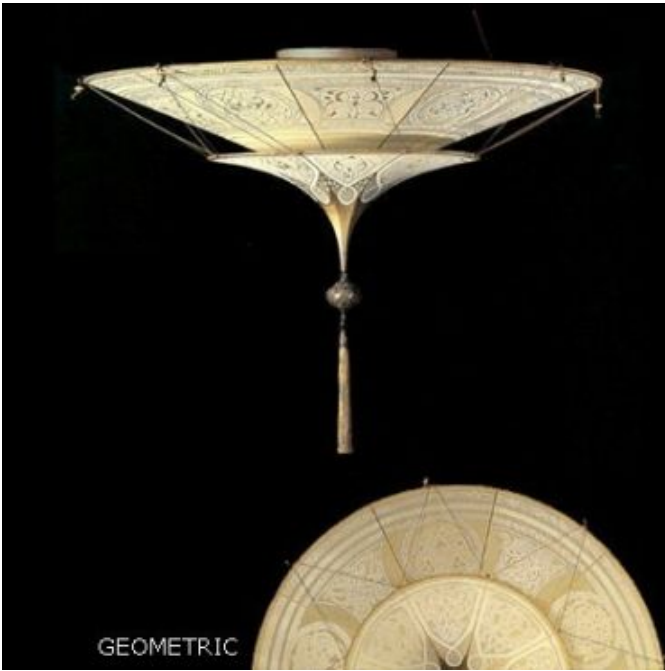

Scheherazade 2 Tier Geometric Ceiling Mount

Designer: Mariano Fortuny

Description:

Sheherazade 2 tier ceiling mounted in geometric silk with a brass finish and a dark brown canopy is a stylistic Turkish-Venetian motif. Available with floral or herbarium patterns as well as plain ivory silk. One A19 75watt incandescent lamp included. Hand made in Italy. 33 7/8 W x 26 3/4 H.

Shown in: Brass / Brown Geometric

List Price: \$5394.48
Our Price: \$3668.25

Shade Color: Brown Geometric
Body Finish: Brass
Lamp: 1 x A19/Medium (E26)/75W/120V Incandescent
 1 x A19/Medium (E26)/120V LED
Wattage: 75W
Dimmer: Incandescent
Dimensions: 26.75"H x 33.875"W