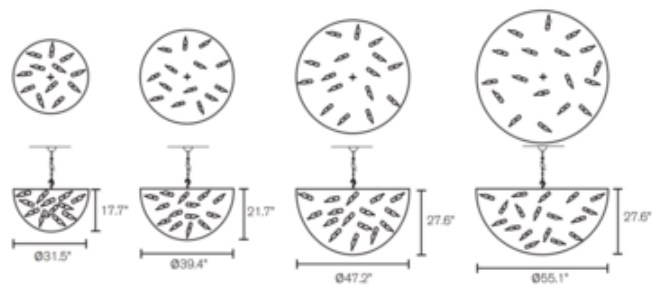

BRAND

Brand Van Egmond

DESCRIPTION

Love you Love You Not Chandelier Round is made of steel roses and crystals symbolizing the thin line between love gained and love lost - she loves me, she loves me not... Finish in Matte White or Nickel. General light distribution. Note: Medium, Large and Extra Large sizes requires a special rated junction box for fixtures weighing over 50 pounds.

SHADE COLOR	N/A
BODY FINISH	Gloss Black
WATTAGE	300W
DIMMER	Standard 120V
DIMENSIONS	67"L x 31.5"W x 17.7"H
BULB NOT INCLUDED	
LAMP	12 x B10/Candelabra (E12)/25W/120V Incandescent 12 x B10/Candelabra (E12)/120V LED