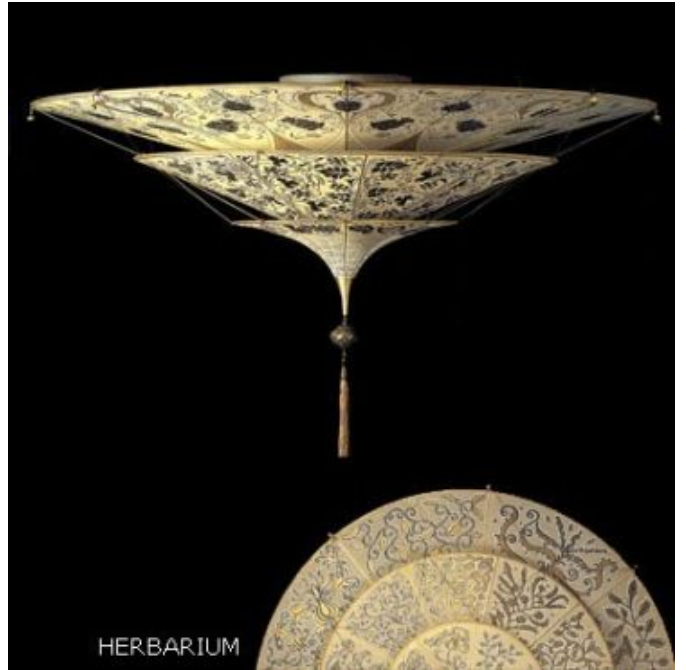

DESIGNER

Mariano Fortuny

BRAND

Venetian Designs

DESCRIPTION

Scheherazade ceiling light features a pure silk shade and a brass structure and a dark brown canopy. Available in hand painted brown geometric, green herbarium, brown floral or an ivory plain silk shade. Made in Italy.

SHADE COLOR	Brown Floral
BODY FINISH	Brass
WATTAGE	100W
DIMMER	Standard 120V
DIMENSIONS	49.375"W x 29.25"H
BULB NOT INCLUDED	
LAMP	1 x A19/Medium (E26)/100W/120V Incandescent

SPEC # VEN16714

COMPANY

PROJECT