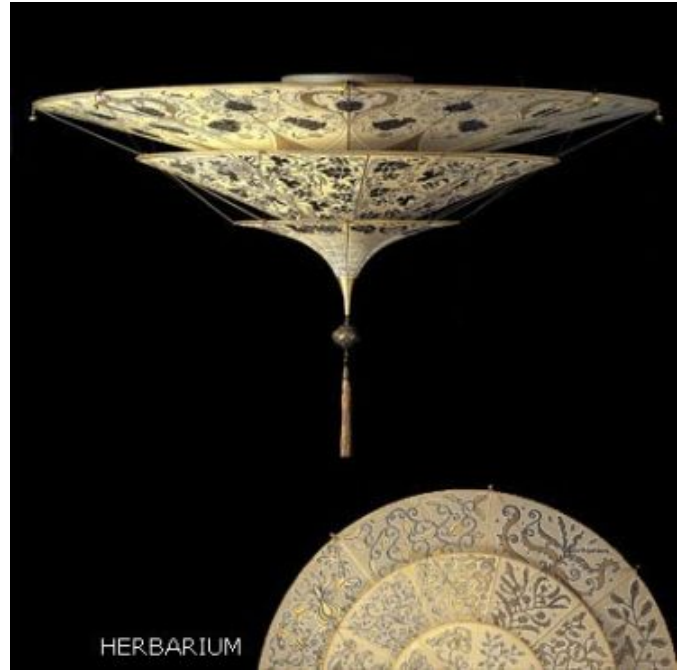

**DESIGNER**

Mariano Fortuny

**BRAND**

Venetian Designs

**DESCRIPTION**

Scheherazade ceiling light features a pure silk shade and a brass structure and a dark brown canopy. Available in hand painted brown geometric, green herbarium, brown floral or an ivory plain silk shade. Made in Italy.

**SHADE COLOR**

Green Herbarium

**BODY FINISH**

Brass

**WATTAGE**

100W

**DIMMER**

Standard 120V

**DIMENSIONS**

49.375"W x 29.25"H

**BULB NOT INCLUDED**

**LAMP**

1 x A19/Medium (E26)/100W/120V Incandescent

**SPEC #**

VEN16719

COMPANY