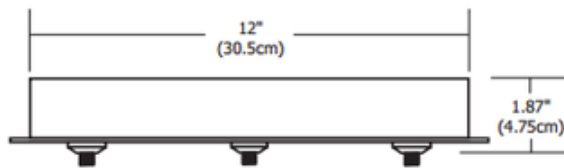

Fast Jack LED 12 Inch Round 3 Port Canopy

Description:

Fast Jack LED 12 Inch Round 3 Port Canopy features three Fast Jack ports. Mounts to a standard 4 inch electrical box with plaster ring or an octagon box. Finish available in Satin Nickel, Polished Nickel or Antique Bronze. Maximum load of 12 volt, 40 watts per port for a total of 120 watts. LED dimming range depends on fixtures attached. LED version can also be used with a maximum of 50 watt halogen load per port. ETL listed. 12 inch diameter x 1.9 inch height.

Shown in: Satin Nickel

List Price: \$334.00
 Our Price: \$267.20

Shade Color: N/A
 Body Finish: Satin Nickel
 Lamp: 3 x LED/40W/12V LED
 Wattage: 120W
 Dimmer: Low Voltage Electronic
 Dimensions: 1.9"H x 12"W