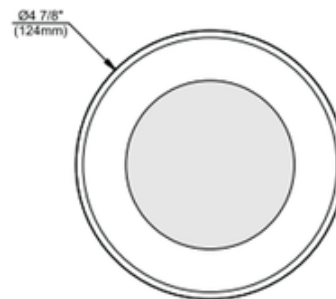

Technical Information

LAMP COLOR	2700K
COLOR RENDERING	80 CRI

SPEC # CLT167636

COMPANY

PROJECT

FIXTURE TYPE

APPROVED BY

DATE