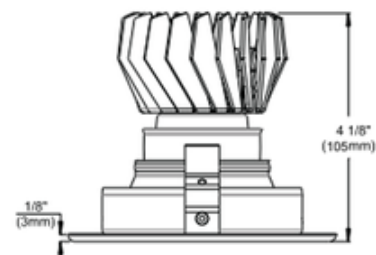

Technical Information

LAMP COLOR	2700K
COLOR RENDERING	80 CRI

SPEC # CLT167636

COMPANY

PROJECT

FIXTURE TYPE

APPROVED BY

DATE