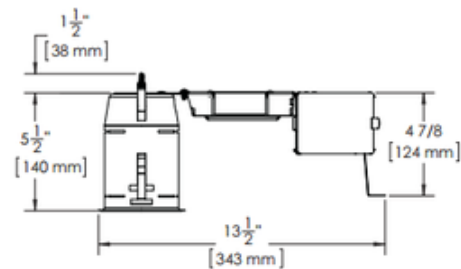

**BRAND**

Contrast Lighting

**DESCRIPTION**

Eco Series LED 3.5 Inch Non-IC Remodel Housing with electronic driver is made of .051 inch thickness galvanized steel construction and features below ceiling accessibility for maintenance. Perfect fit to ceiling with no light leakage. Housing should be at least 3 inches minimum away from insulation. Includes 120 volt power supply driver. Available in 6 watt and 10 watt in 2700K or 3000K color temperature with narrow flood or wide flood beam (to be selected with the trim option). Dimmable at 120 volts with compatible electronic low voltage dimmers that use reverse phase technology (recommended Lutron DIVA DVW-603PH, Lutron Maestro MAELV-600, Lutron Maestro MAW-600H, or Lutron Skylark S-603PR). Installation cutout 3 5/8 inch. Installs in ceilings up to 7/8 inch thick. cUL listed. Compatible trims include ECOL3A Round Adjustable, ECOL3B Square Adjustable, ECOL3C Shower, and ECOL3D Round Regressed. Mounting bars extend from 10 to 24.5 inches. 13.5 inch length x 4.6 inch width x 5.5 inch height. Includes 5 year warranty on LED module and driver.

<b>TRIM COLOR</b>	N/A
<b>BODY FINISH</b>	Galvanized Steel
<b>WATTAGE</b>	N/A
<b>DIMMER</b>	Low Voltage Electronic
<b>DIMENSIONS</b>	13.5"L x 4.6"W x 5.5"H
<b>BULB NOT INCLUDED</b>	
<b>LAMP</b>	LED/120V LED