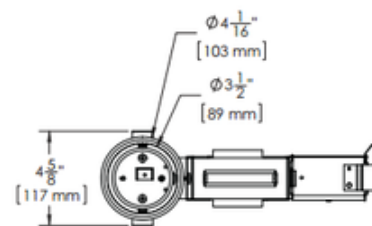

**BRAND**

Contrast Lighting

**DESCRIPTION**

Eco Series LED 3.5 Inch Non-IC Remodel Housing with electronic driver is made of .051 inch thickness galvanized steel construction and features below ceiling accessibility for maintenance. Perfect fit to ceiling with no light leakage. Housing should be at least 3 inches minimum away from insulation. Includes 120 volt power supply driver. Available in 6 watt and 10 watt in 2700K or 3000K color temperature with narrow flood or wide flood beam (to be selected with the trim option). Dimmable at 120 volts with compatible electronic low voltage dimmers that use reverse phase technology (recommended Lutron DIVA DVW-603PH, Lutron Maestro MAELV-600, Lutron Maestro MAW-600H, or Lutron Skylark S-603PR). Installation cutout 3 5/8 inch. Installs in ceilings up to 7/8 inch thick. cUL listed. Compatible trims include ECOL3A Round Adjustable, ECOL3B Square Adjustable, ECOL3C Shower, and ECOL3D Round Regressed. Mounting bars extend from 10 to 24.5 inches. 13.5 inch length x 4.6 inch width x 5.5 inch height. Includes 5 year warranty on LED module and driver.

<b>TRIM COLOR</b>	N/A
<b>BODY FINISH</b>	Galvanized Steel
<b>WATTAGE</b>	N/A
<b>DIMMER</b>	Low Voltage Electronic
<b>DIMENSIONS</b>	13.5"L x 4.6"W x 5.5"H
<b>BULB NOT INCLUDED</b>	
<b>LAMP</b>	LED/120V LED