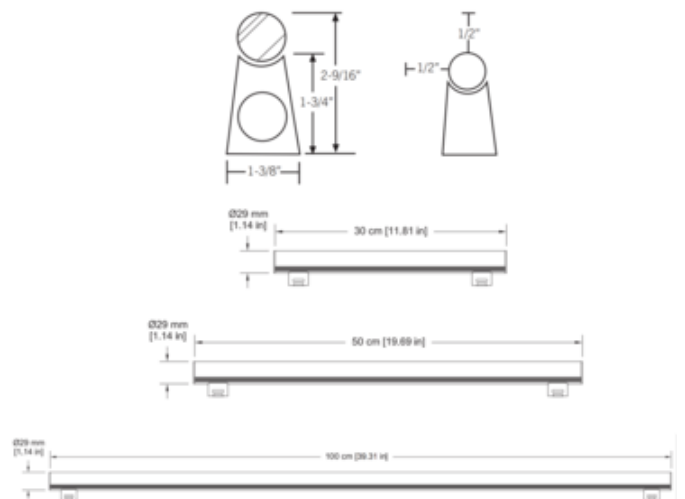

Technical Information

LUMINOUS FLUX	1000 lumens
LUMENS/WATT	76.92
LAMP COLOR	2400K

SPEC # AAM16835

COMPANY	PROJECT	FIXTURE TYPE	APPROVED BY	DATE