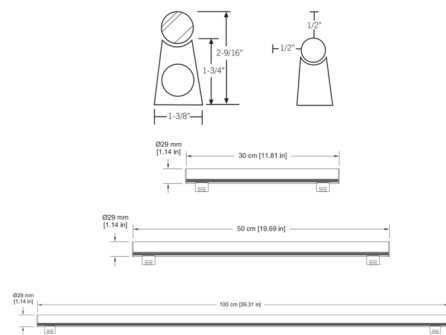

Technical Information

LAMP COLOR	2400K
LUMENS/WATT	76.92
LUMINOUS FLUX	1000 lumens