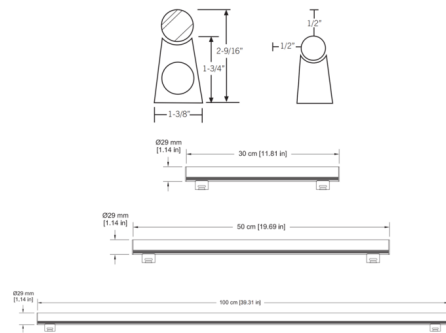

Technical Information

LAMP COLOR	2400K
LUMENS/WATT	76.92
LUMINOUS FLUX	1000 lumens