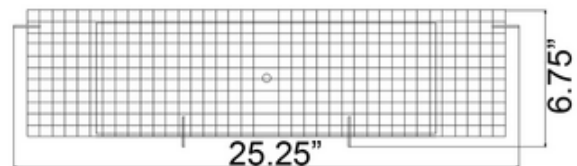

BRAND

Access

DESCRIPTION

The Oxygen Bath Bar features a Checkered Frosted diffuser and a Chrome finish. ETL listed, damp location.

Shown in: Chrome / Checkered Frosted

SHADE COLOR	Checkered Frosted
BODY FINISH	Chrome
WATTAGE	300W
DIMMER	Standard 120V
DIMENSIONS	25.25"W x 6.75"H x 4.25"D
BULB NOT INCLUDED	
LAMP	2 x T3/R7s (RSC)/150W/120V Halogen