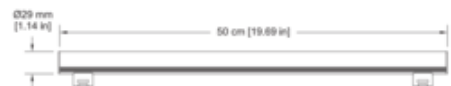

Technical Information

LUMINOUS FLUX	350 lumens
LUMENS/WATT	70.00
LAMP COLOR	2400K

SPEC # AAM170042

COMPANY	PROJECT	FIXTURE TYPE	APPROVED BY	DATE