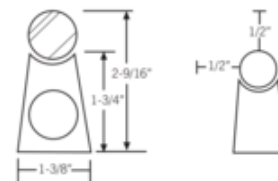

Technical Information

LUMINOUS FLUX	350 lumens
LUMENS/WATT	70.00
LAMP COLOR	2400K

SPEC # AAM170042

COMPANY	PROJECT	FIXTURE TYPE	APPROVED BY	DATE