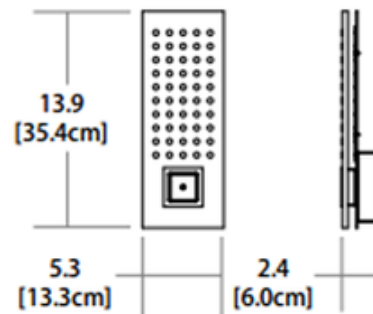

**DESIGNER** Stephen Blackman  
**BRAND** Blackjack Lighting

**DESCRIPTION**

Grid Panel Bath Bar features a thin profile in anodized Brushed Aluminum finish with a specially designed prismatic acrylic diffuser to prevent glare. Available in Warm White 2700K or Cool White 4000K color temperature with a CRI of 90. LED efficacy of 126 lumens per watt for 4000K version. Instant on-off. Dimmable with TRIAC dimmer 120V-50/60Hz AC (recommended dimmers include Lutron Ariadni AY-153P, Lutron DIVA DVCL-153P, Lutron Maestro MACL-153M, Lutron Skylark CTCL-153P, or Leviton Illumatech IP106-1L or IP110-AL). ADA compliant. 1 Panel: One 12 watt, 120 volt LED module is included. 5.3 inch width x 13.9 inch height x 2.4 inch depth. 2 Panel: One 24 watt, 120 volt LED module is included. 22.6 inch length x 5.3 inch height x 2.4 inch depth, 24 watts LED. 3 Panel: One 35 watt, 120 volt LED module is included. 34.6 inch length x 5.3 inch height x 2.4 inch depth.

<b>SHADE COLOR</b>	White
<b>BODY FINISH</b>	Brushed Aluminum
<b>WATTAGE</b>	24W
<b>DIMMER</b>	Dimmable
<b>DIMENSIONS</b>	22.6"W x 5.3"H x 2.4"D
<b>INTEGRATED LED MODULE</b>	
<b>LAMP</b>	1 x LED/24W/120V LED
<i>Technical Information</i>	
<b>LUMINOUS FLUX</b>	1808 lumens
<b>LUMENS/WATT</b>	75.33
<b>LAMP COLOR</b>	2700K
<b>COLOR RENDERING</b>	90 CRI
<b>SPEC #</b>	BLK170073