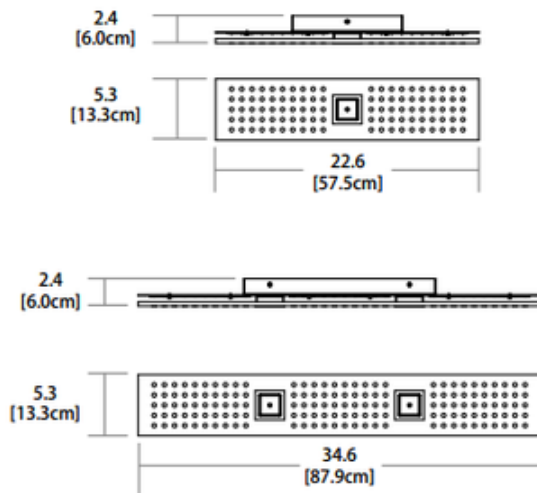

Grid Panel Bath Bar

Designer: Stephen Blackman

Description:

Grid Panel Bath Bar features a thin profile in anodized Brushed Aluminum finish with a specially designed prismatic acrylic diffuser to prevent glare. Available in Warm White 2700K or Cool White 4000K color temperature with a CRI of 90. LED efficacy of 126 lumens per watt for 4000K version. Instant on-off. Dimmable with TRIAC dimmer 120V-50/60Hz AC (recommended dimmers include Lutron Ariadni AY-153P, Lutron DIVA DVCL-153P, Lutron Maestro MACL-153M, Lutron Skylark CTCL-153P, or Leviton Illumatech IP106-1L or IP110-AL). ADA compliant. 1 Panel: One 12 watt, 120 volt LED module is included. 5.3 inch width x 13.9 inch height x 2.4 inch depth. 2 Panel: One 24 watt, 120 volt LED module is included. 22.6 inch length x 5.3 inch height x 2.4 inch depth, 24 watts LED. 3 Panel: One 35 watt, 120 volt LED module is included. 34.6 inch length x 5.3 inch height x 2.4 inch depth.

Shown in: Brushed Aluminum / White

List Price: \$411.75
Our Price: \$329.40

Shade Color: White
Body Finish: Brushed Aluminum
Lamp: 1 x LED/24W/120V LED
Wattage: 24W
Dimmer: Dimmable
Dimensions: 5.3"H x 22.6"W x 2.4"D

Technical Information

Luminous Flux: 1808 lumens
Lumens/Watt: 75.33
Lamp Color: 2700 K
Color Rendering: 90 CRI

Product Number: BLK170073			
Company:		Fixture Type:	Date: Feb 20, 2018
Project:		Approved By:	