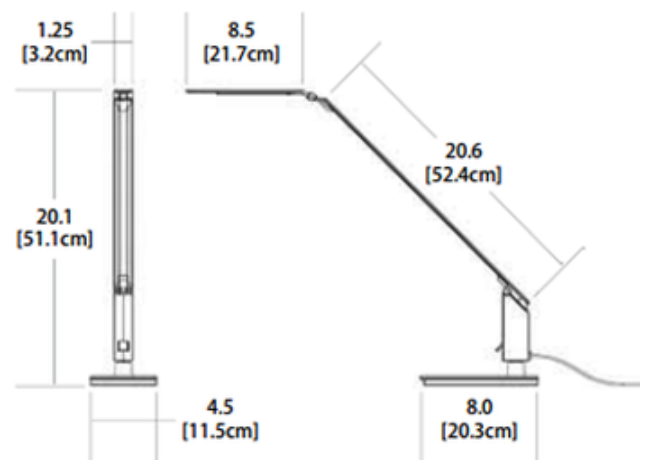

DESIGNER Stephen Blackman
BRAND Blackjack Lighting

DESCRIPTION

The Edge 2 LED Task Light is made of super tough, lightweight magnesium alloy with plated matte black finish. The unique design features an exceptionally thin profile and adjusts with a gentle touch up and down and is infinitely adjustable. Includes 8.4 watt Chip on Board LED technology producing wide, even distribution. 4000K color temperature, 85 CRI, 630 lumens. Features instant on/OFF. Dimmable with three position high-low switch. Includes 6 foot cord. ETL listed. Matte White finish available by special order. Dimensions: 20.1 inch height x 4.5 inch width x 1.25 inch depth.

SHADE COLOR	N/A
BODY FINISH	Matte Black
WATTAGE	8.4W
DIMMER	Included
DIMENSIONS	4.5"W x 20.1"H x 1.25"D
INTEGRATED LED MODULE	
LAMP	1 x LED/8.4W/120V LED
<i>Technical Information</i>	
LUMINOUS FLUX	630 lumens
LUMENS/WATT	75.00
LAMP COLOR	4000K
COLOR RENDERING	85 CRI
SPEC #	BLK170076