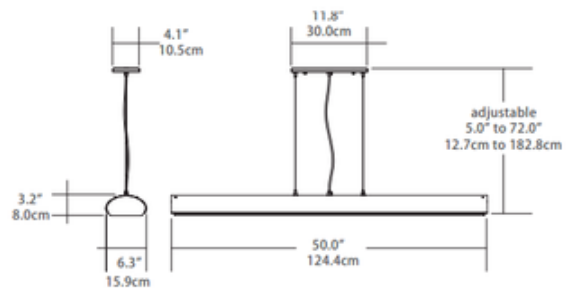

SHADE COLOR	N/A
BODY FINISH	Red
WATTAGE	64W
DIMMER	Not Dimmable
DIMENSIONS	72"L x 50"W x 3.2"H x 6.3"D
BULB NOT INCLUDED	
LAMP	2 x T8/T8 Bipin (G13)/32W/120V Fluorescent

SPEC #

BLK170077

COMPANY

PROJECT

FIXTURE TYPE