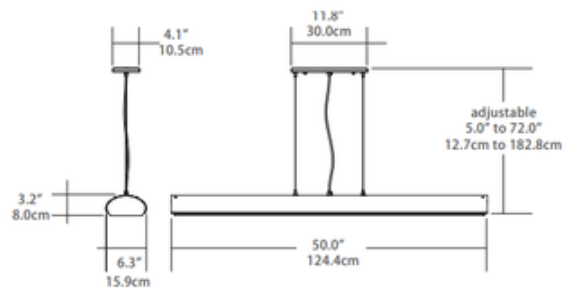

<b>SHADE COLOR</b>	N/A
<b>BODY FINISH</b>	Red
<b>WATTAGE</b>	64W
<b>DIMMER</b>	Not Dimmable
<b>DIMENSIONS</b>	72"L x 50"W x 3.2"H x 6.3"D
<b>BULB NOT INCLUDED</b>	
<b>LAMP</b>	2 x T8/T8 Bipin (G13)/32W/120V Fluorescent