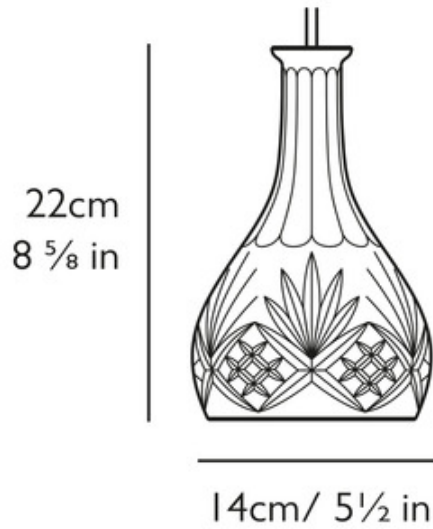

**DESIGNER** Lee Broom  
**BRAND** Lee Broom

**DESCRIPTION**

The Bell Decanterlight Pendant features a classic silhouette with a Crystal shade and a Brushed Brass finish. Includes 118 inches of adjustable cable with a gold twisted fabric outer. CE and cUL listed.

*Shown in: Brushed Brass / Classic Crystal*

<b>SHADE COLOR</b>	Classic Crystal
<b>BODY FINISH</b>	Brushed Brass
<b>WATTAGE</b>	2W
<b>DIMMER</b>	Standard 120V
<b>DIMENSIONS</b>	118"L x 5.5"W x 8.625"H
<b>BULB INCLUDED</b>	
<b>LAMP</b>	1 x A19/Medium (E26)/2W/120V LED 1 x A19/Medium (E26)/120V LED
<b>SPEC #</b>	LEB170948