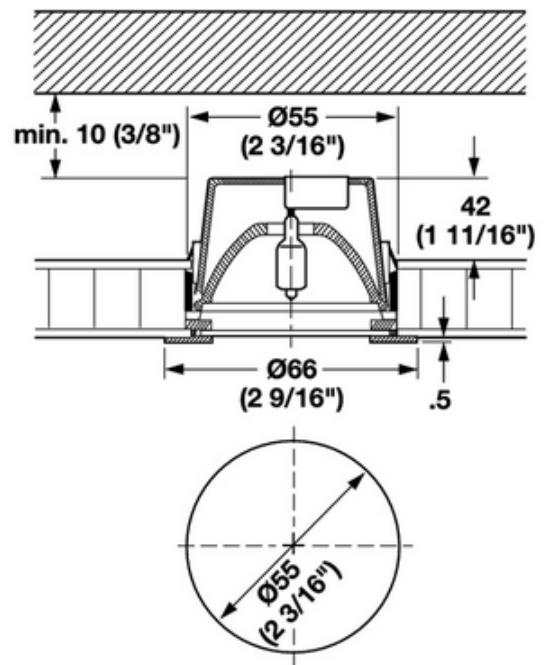

BRAND

Hafele America

DESCRIPTION

823.48 10 Watt Recessed Puck Light is ideal for task lighting or accent lighting in under cabinet or furniture applications. Features a molded plastic body with a clear glass lens. Cool to the touch feature. Lens cover twists off for easy access for bulb replacement. Made of plastic with finish available in Chrome/UL listed. Required low voltage electronic transformer sold separately.

SHADE COLOR	N/A
BODY FINISH	Brass
WATTAGE	10W
DIMMER	Low Voltage Electronic
DIMENSIONS	2.56"W x 1.68"H
BULB INCLUDED	
LAMP	1 x JC/G4 (bipin)/10W/12V Halogen

SPEC # HAF17205

COMPANY	PROJECT	FIXTURE TYPE	APPROVED BY	DATE