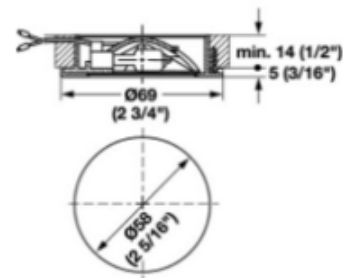

BRAND

Hafele America

DESCRIPTION

823.29 20 Watt Recessed Puck Light is ideal for task lighting or accent lighting in under cabinet or furniture applications. Features a molded plastic body with a clear glass lens. Lens cover twists off for easy access for bulb replacement. Finish available in Black, Chrome or Matt Nickel. Includes one 20 watt, 12 volt Osram JC G4 halogen bulb, mounting hardware, screws, and a 78.75 inch power lead with plug contacts. 2.75 inch diameter x .50 inch height. UL listed. Required low voltage electronic transformer sold separately.

SHADE COLOR	Clear
BODY FINISH	Black
WATTAGE	20W
DIMMER	Low Voltage Electronic
DIMENSIONS	2.75"W x 0.5"H
BULB INCLUDED	
LAMP	1 x JC/G4 (bipin)/20W/12V Halogen

SPEC # HAF17208

COMPANY	PROJECT	FIXTURE TYPE	APPROVED BY	DATE