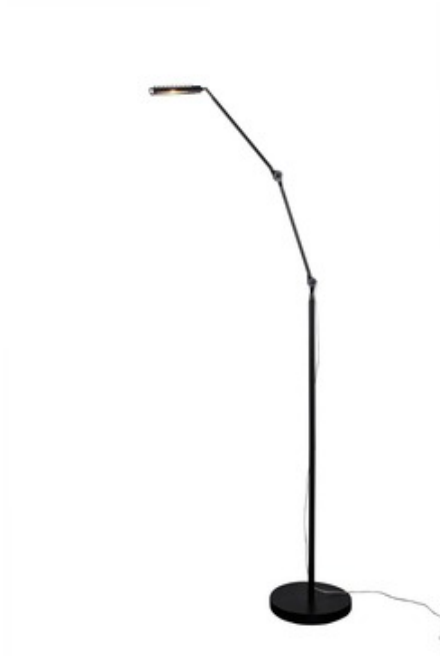

**BRAND** Alternating Current by Varaluz

**DESCRIPTION**

Assist LED Floor Lamp is made of aluminum and steel with Black finish. Adjustable arm offers a wide range of movement making it excellent for task lighting. Includes one 7 watt LED, 3000K color temperature, 550 lumens. UL listed. 72 inch height x 7.5 inch width x 20 inch depth.

<b>SHADE COLOR</b>	N/A
<b>BODY FINISH</b>	Black
<b>WATTAGE</b>	7W
<b>DIMMER</b>	N/A
<b>DIMENSIONS</b>	7.5"W x 72"H x 20"D
<b>BULB INCLUDED</b>	
<b>LAMP</b>	1 x LED/7W/120V LED

**SPEC #** ACV175931

COMPANY	PROJECT	FIXTURE TYPE	APPROVED BY	DATE