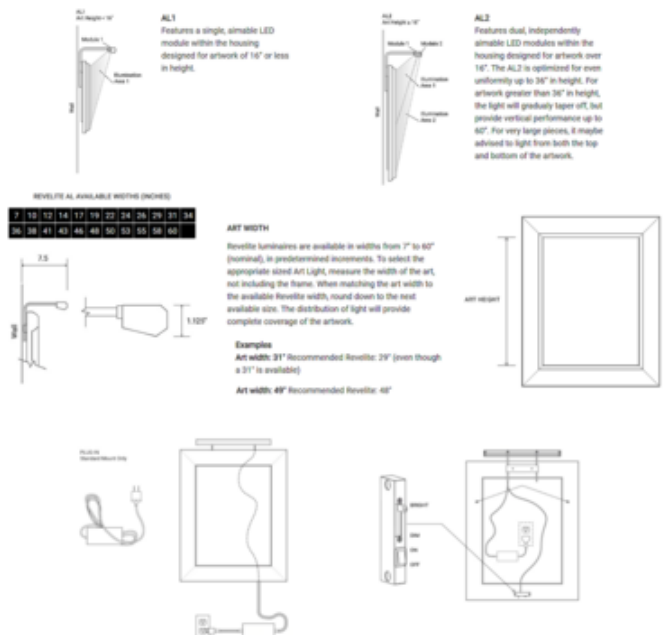

COMPANY	PROJECT	FIXTURE TYPE	APPROVED BY	DATE