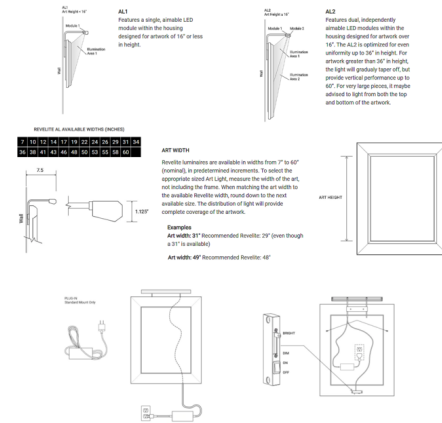

Shown in brushed aluminum

CLICK TO VIEW PRODUCT

Notes: