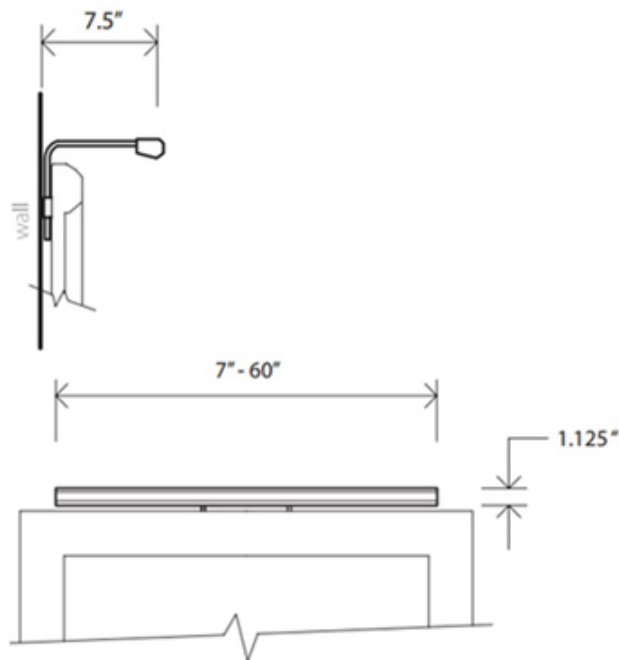

Revelite AL Picture Light

Description:

The all-new Revelite AL is a revolutionary picture light that is custom built and tuned at Cerno's facility in Laguna Beach, California. This fixture evenly illuminates the entire surface of a painting using an extremely high color rendering light source. The uniformity and quality of light that this fixture emits is not achievable with the standard off-the-shelf fixtures available today. The Revelite AL has a 5-10 watt 24 volt LED array bulb which emits no UV or heat. 78 lumens per watt and 390-780 lumens per foot depending on size of fixture. All of these unprecedented attributes are embodied in an unobtrusive fixture profile that almost disappears when one views the art. Dimmer is included. The Revelite AL is custom made and is available in white, gold, oil rubbed bronze, black or brushed aluminum. Available for art 7 to 60 inches wide and up to 36 inches tall. If art is larger than 60 inches, multiple fixtures can be used. Call one of our Certified Lighting Experts today to order.

Shown in: Brushed Aluminum

List Price: CALL!
 Our Price: CALL!

Shade Color: N/A
 Body Finish: Brushed Aluminum
 Lamp: 1 x LED/5W/24V LED
 Wattage: 5W
 Dimmer: Included
 Dimensions: 1.125"H x 10"W x 7.5"D

Product Number: RVL175993			
Company:		Fixture Type:	Date: Feb 22, 2018
Project:		Approved By:	

#0347AR-REVAL1-010L1-XXBA

Fax: (773) 883-6131

Phone: 866-954-4489

Address: 1718 W. Fullerton Ave. Chicago IL 60614