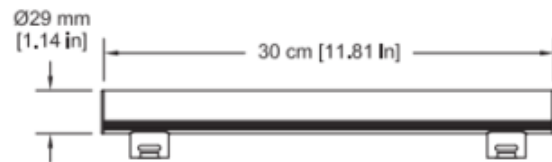

COMPANY	PROJECT	FIXTURE TYPE	APPROVED BY	DATE