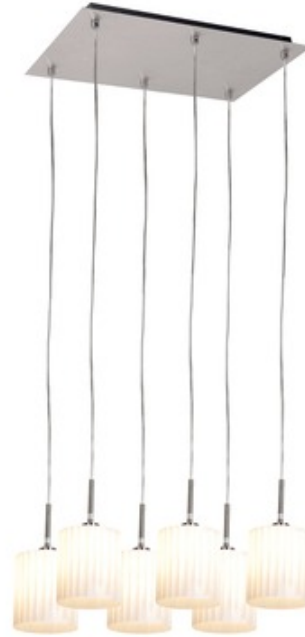

BRAND

Access

DESCRIPTION

Leilah Multi Light Pendant features White scalloped glass shades with a Brushed Steel finish. Six 40 watt, 120 volt JCD type G9 base halogen bulbs are included. 10 ft of cord is included. ETL listed. 19.75 inch width x 10 inch height.

SHADE COLOR	White
BODY FINISH	Brushed Steel
WATTAGE	240W
DIMMER	Standard 120V
DIMENSIONS	19.75"W x 10"H
BULB INCLUDED	
LAMP	6 x JCD/G9/40W/120V Halogen

SPEC # ACC176544

COMPANY	PROJECT	FIXTURE TYPE	APPROVED BY	DATE