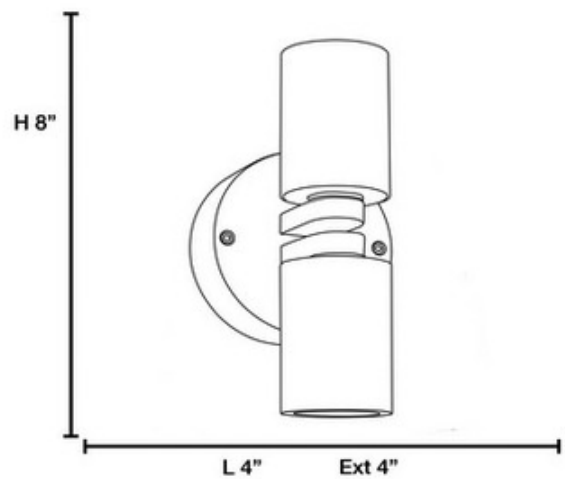

Technical Information

LUMINOUS FLUX	520 lumens
LUMENS/WATT	14.86
LAMP COLOR	2900K

SPEC # ACC176651

COMPANY	PROJECT	FIXTURE TYPE	APPROVED BY	DATE