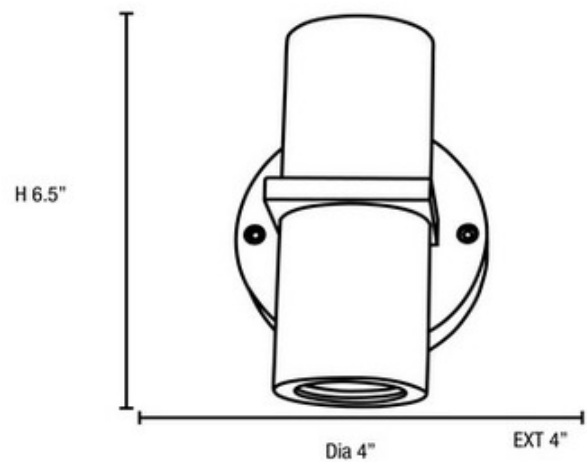

**BRAND**

Access

**DESCRIPTION**

KO 52 Dual Spot Outdoor Wall Light features Clear glass diffusers with a Satin or Bronze finish. 4 inch width x 6.5 inch height x 4 inch depth. ADA compliant. ETL listed for wet locations. Marine Grade.

<b>SHADE COLOR</b>	Clear
<b>BODY FINISH</b>	Satin
<b>WATTAGE</b>	70W
<b>DIMMER</b>	Standard 120V
<b>DIMENSIONS</b>	4"W x 6.5"H x 4"D
<b>BULB INCLUDED</b>	
<b>LAMP</b>	2 x MR16/GU10/35W/120V Halogen 2 x MR16/GU10/120V LED