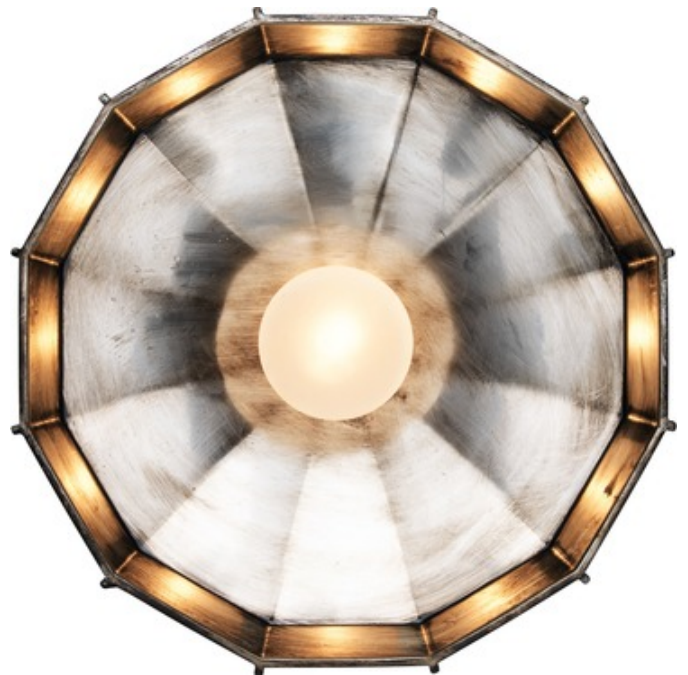

BRAND

Diesel Living

DESCRIPTION

Mysterio Wall / Ceiling Light is available in White and Copper or Black and Silver. Vintage in its inspiration, yet contemporary in its production, Mysterio it is perfect for customizing the most different settings, from a home to a trendy bar, with its mysterious and original charm. One 35 watt max 120 volt JCD G9 base halogen bulb is required, but not included. A hand blown glass bubble with glossy finish screens the halogen bulb. 12.125 inch width x 4.5 inch height. UL listed.

SHADE COLOR	N/A
BODY FINISH	Black / Silver
WATTAGE	35W
DIMMER	Standard 120V
DIMENSIONS	12.125"W x 4.5"H
BULB NOT INCLUDED	
LAMP	1 x JCD/G9/35W/120V Halogen

SPEC # DSL176969

12 1/8"

12 1/8"

4 1/2"

COMPANY

PROJECT