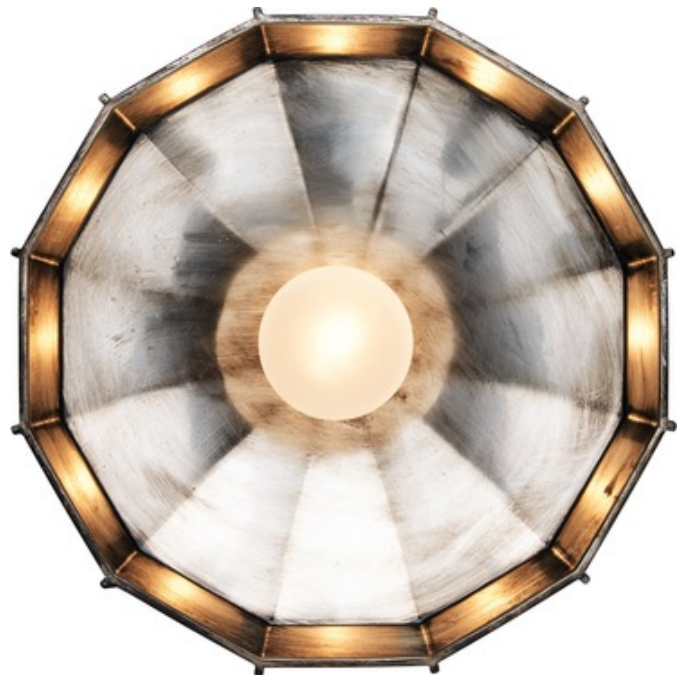

BRAND

Diesel Living

DESCRIPTION

Mysterio Wall / Ceiling Light is available in White and Copper or Black and Silver. Vintage in its inspiration, yet contemporary in its production, Mysterio it is perfect for customizing the most different settings, from a home to a trendy bar, with its mysterious and original charm. One 35 watt max 120 volt JCD G9 base halogen bulb is required, but not included. A hand blown glass bubble with glossy finish screens the halogen bulb. 12.125 inch width x 4.5 inch height. UL listed.

SHADE COLOR	N/A
BODY FINISH	Black / Silver
WATTAGE	35W
DIMMER	Standard 120V
DIMENSIONS	12.125"W x 4.5"H
BULB NOT INCLUDED	
LAMP	1 x JCD/G9/35W/120V Halogen

SPEC #

DSL176969

COMPANY

PROJECT

FIXTURE TYPE

APPROVED BY