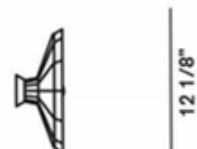

BRAND

Diesel Living

DESCRIPTION

Mysterio Wall / Ceiling Light is available in White and Copper or Black and Silver. Vintage in its inspiration, yet contemporary in its production, Mysterio it is perfect for customizing the most different settings, from a home to a trendy bar, with its mysterious and original charm. One 35 watt max 120 volt JCD G9 base halogen bulb is required, but not included. A hand blown glass bubble with glossy finish screens the halogen bulb. 12.125 inch width x 4.5 inch height. UL listed.

SHADE COLOR	N/A
BODY FINISH	Black / Silver
WATTAGE	35W
DIMMER	Standard 120V
DIMENSIONS	12.125"W x 4.5"H
BULB NOT INCLUDED	
LAMP	1 x JCD/G9/35W/120V Halogen

SPEC #

DSL176969

COMPANY

PROJECT

FIXTURE TYPE

APPROVED BY