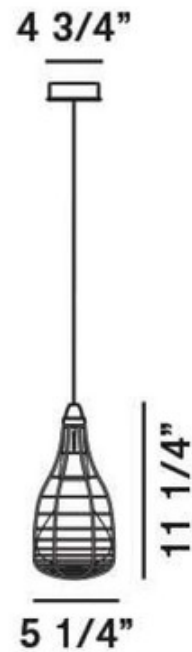

**BRAND**

Diesel Living

**DESCRIPTION**

The Cage Mic Suspension is inspired by the lamps of miners and workers, protected by a metal cage which becomes a decorative element. Available with White blown glass diffuser and a White or Black coated steel cage.

SHADE COLOR	N/A
BODY FINISH	White / White
WATTAGE	40W
DIMMER	Standard 120V
DIMENSIONS	138"L x 5.25"W x 11.25"H
BULB NOT INCLUDED	
LAMP	1 x JCD/G9/40W/120V Halogen

SPEC # DSL176970

COMPANY	PROJECT	FIXTURE TYPE	APPROVED BY	DATE