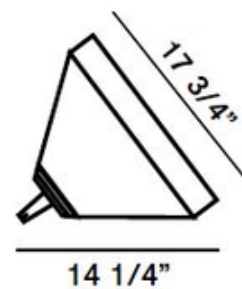

BRAND

Diesel Living

DESCRIPTION

Drumbox Table Lamp is inspired by the lamps used on photo sets, affording absolute versatility, technology, and fashionable style. Drumbox can be positioned and used freely, in which ever way you please. Available in White or Grey linen treated to become highly reflective, yet also warm and suggestive owing to its folds, teamed with non-tear super lightweight nylon, with heat sealed seams as on deep-sea divers' wetsuits. Coated Steel finish. One 20 watt, 120 volt Compact Fluorescent type Medium base bulb is required, but not included. UL listed. 17.75 inch height x 14.25 inch depth.

SHADE COLOR	Grey
BODY FINISH	Steel
WATTAGE	20W
DIMMER	Not Dimmable
DIMENSIONS	17.75"H x 14.25"D
BULB NOT INCLUDED	
LAMP	1 x CF/Medium (E26)/20W/120V Compact Fluorescent

SPEC #

DSL176992

COMPANY

PROJECT

FIXTURE TYPE