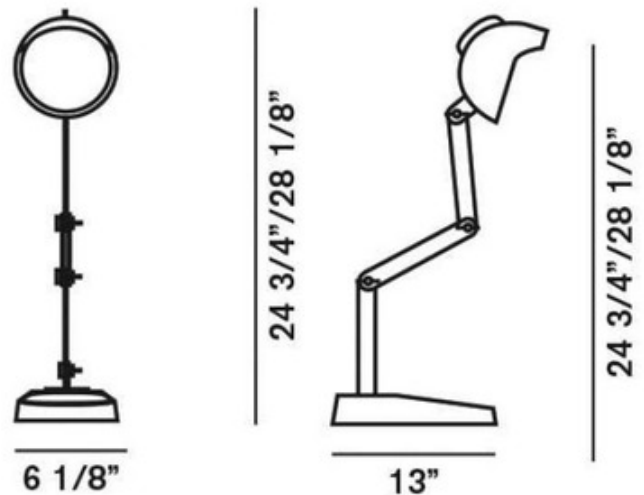

BRAND

Diesel Living

DESCRIPTION

Duii Table Lamp surprises and amuses due to its personality, starting with its name, inspired by one of Donald Duck's friendly nephews. The base also recalls a duck's foot, the articulated arm, held together by wing screws like bits of Meccano, supports a rounded body, a shape that in turn recalls a multitude of memories and inspirations: retro car headlights, a workman's hard hat but also the Mohican style shaved head of the Diesel brand. A lamp created for the more playful and non-conventional spirit of all ages. Available with Pressed Glass and Yellow or Grey finishes. One 40 watt, 120 volt T4 type G9 base halogen bulb is required, but not included. UL listed. 6.25 inch width x 29.13 inch height x 13 inch depth.

SHADE COLOR	Pressed Glass
BODY FINISH	Yellow
WATTAGE	40W
DIMMER	Standard 120V
DIMENSIONS	6.25"W x 29.13"H x 13"D
BULB NOT INCLUDED	
LAMP	1 x JCD/G9/40W/120V Halogen

SPEC #

DSL176995

COMPANY

PROJECT

FIXTURE TYPE