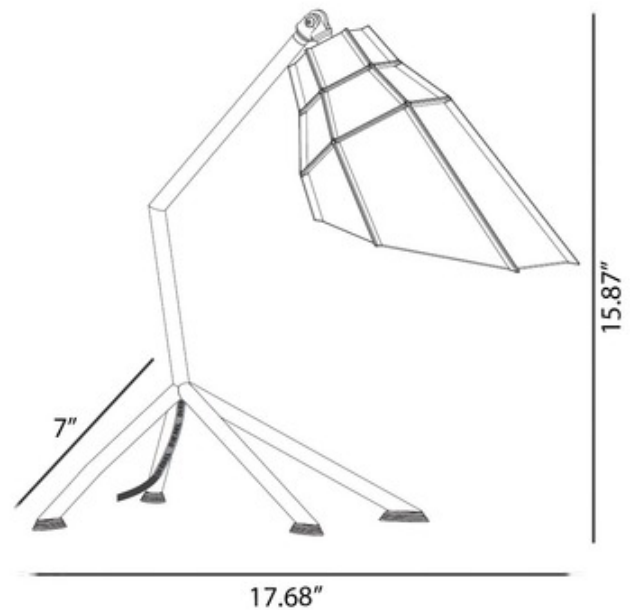

## Pett Table Lamp

SPEC #

DSL177007

**BRAND**

Diesel Living

**DESCRIPTION**

Pett Table Lamp is an irresistible amusing cult object for new generations. An original expression of contemporary pop culture, accessible to all, to be exploited in total freedom. Available in Light Blue, White, Black, and Fuchsia with Black coated steel. One 12 watt, 120 volt Compact Fluorescent type Candelabra base bulb is required, but not included. UL listed. 11 inch width x 15.87 inch height x 17.68 inch depth.

<b>SHADE COLOR</b>	Light Blue
<b>BODY FINISH</b>	Black
<b>WATTAGE</b>	12W
<b>DIMMER</b>	Not Dimmable
<b>DIMENSIONS</b>	7"W x 15.87"H x 17.68"D
<b>BULB NOT INCLUDED</b>	
<b>LAMP</b>	1 x CF/Candelabra (E12)/12W/120V Compact Fluorescent