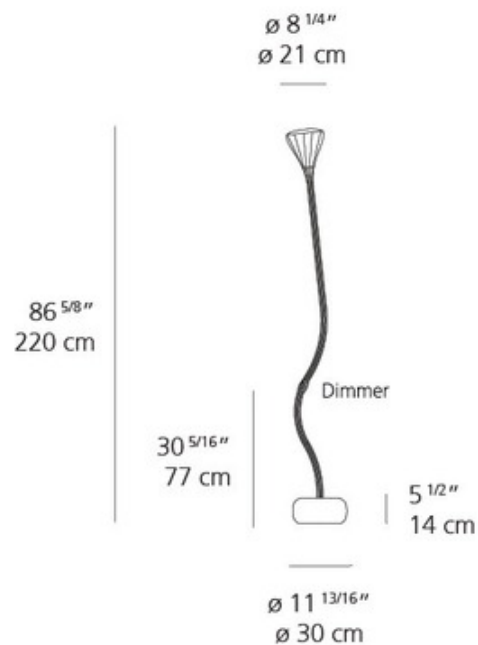

BRAND

Diesel Living

DESCRIPTION

Pipe Floor Lamp is a luminous totem inspired by industrial piping clad with casual-chic fabrics, a design idea that speaks the language of fashion according to Diesel. Available in White or Black dyed natural linen in two sizes. Two 150 watt, 120 volt T10 type Medium base halogen bulb is required, but not included. Pipe Medium: 23.5 inch width x 58.5 inch height. Pipe Big: 23.5 inch width x 71.875 inch height.

SHADE COLOR	Black
BODY FINISH	N/A
WATTAGE	300W
DIMMER	Standard 120V
DIMENSIONS	23.5"W x 71.875"H
BULB NOT INCLUDED	
LAMP	2 x T10/Medium (E26)/150W/120V Halogen

SPEC #

DSL177027

COMPANY

PROJECT

FIXTURE TYPE