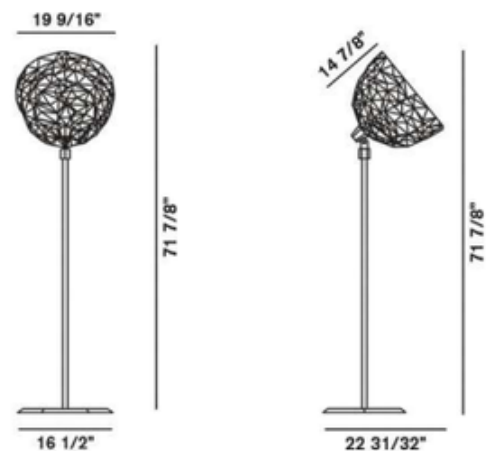

BRAND

Diesel Living

DESCRIPTION

Like a volcanic rock that when it breaks apart reveals a jewel within, Rock is an interplay of surprises and contrasts. Mysterious and severe outside, diamond-bright and iridescent inside. Dark outside with an inside that shimmers, smooth and mother of pearl-covered. Available in White, Brown, and Gold. Rock's head is adjustable, making it able to focus its light band to function as a reading lamp as well as casting light upwards. Steel rod and hexagon shaped base in matte powder coated cast iron. Foot switch and cable: Black for Brown and Gold version. White for White version. One 23 watt, 120 volt medium base compact fluorescent bulb is required, but not included. UL listed. 19.6 inch width x 71.9 inch height x 23 inch depth.

SHADE COLOR	White
BODY FINISH	N/A
WATTAGE	23W
DIMMER	Not Dimmable
DIMENSIONS	19.6"W x 71.9"H x 23"D
BULB NOT INCLUDED	
LAMP	1 x CF/Medium (E26)/23W/120V Compact Fluorescent

SPEC # DSL177030

COMPANY	PROJECT	FIXTURE TYPE	APPROVED BY	DATE