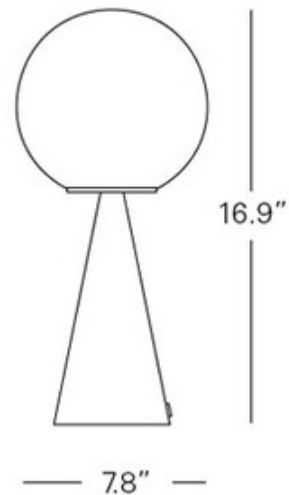

DESIGNER

Gio Ponti

BRAND

Fontana Arte

DESCRIPTION

The Bilia Table Lamp brings a geometric feel to your space with its cone and globe shapes. The Frosted White Glass globe sits atop a cone that is finished in Brushed Nickel, Brass, Copper, or Gloss Black. Transparent cable with On/Off switch and plug.

Shown in: Nickel / White Glass

SHADE COLOR	White Glass
BODY FINISH	Nickel
WATTAGE	60W
DIMMER	Included
DIMENSIONS	7.8"W x 16.9"H
BULB NOT INCLUDED	
LAMP	1 x B10/Candelabra (E12)/60W/120V Incandescent 1 x B10/Candelabra (E12)/120V LED

Technical Information

LUMINOUS FLUX	950 lumens
LUMENS/WATT	15.83

SPEC # FON17820

COMPANY	PROJECT	FIXTURE TYPE	APPROVED BY	DATE