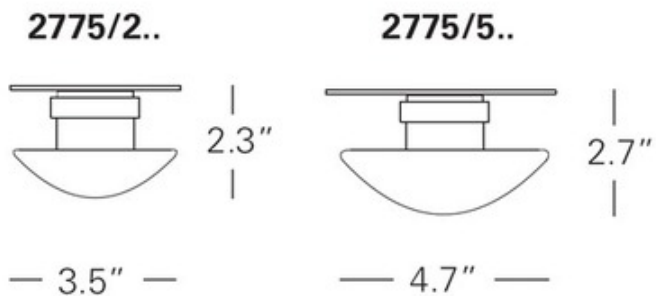

Sillaba Low Voltage Ceiling or Wall Light

Designer: Piero Castiglioni

Description:

Sillaba Wall or Ceiling Lamp, available in two sizes, features a structure in Grey technopolymer with high resistant sandblasted glass diffuser. Small size is 3.5 inch diameter x 2.3 inches high and requires one 20 watt 12 volt GY6.35 halogen lamp not included. Larger size is 4.4 inch diameter x 2.7 inches high and requires one 35 watt 12 volt GY6.35 halogen lamp not included. Fixture requires low voltage transformer, sold separately. Å

Shown in: Grey / White

List Price: \$226.25
Our Price: \$181.00

Shade Color: White
Body Finish: Grey
Lamp: 1 x JC/GY6.35 (bipin)/20W/12V Halogen
Wattage: 20W
Dimmer: Low Voltage Electronic
Dimensions: 2.3"H x 3.5"W