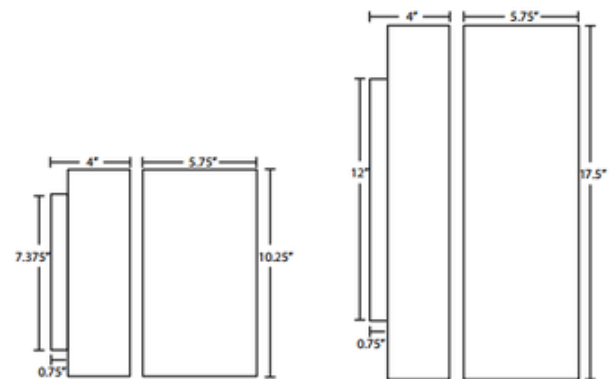

**BRAND**

Besa Lighting

**DESCRIPTION**

Dorian Wall Sconce features a half-cylinder handcrafted glass diffuser available in Mocha, Marble or Opal Matte. Diffuser is open at top and bottom. Canopy and aluminum fitter in powder coated white finish. Can be oriented horizontal or vertical. Available in two sizes. Requires 60 watt 120 volt A19 medium base incandescent lamps, not included. ADA compliant. UL listed. Suitable for interior damp locations. Dimensions: Small: 5.75 inch width x 10.25 inch height x 4 inch depth. Large: 5.75 inch width x 17.5 inch height x 4 inch depth.

<b>SHADE COLOR</b>	Mocha
<b>BODY FINISH</b>	White
<b>WATTAGE</b>	60W
<b>DIMMER</b>	Standard 120V
<b>DIMENSIONS</b>	5.75"W x 10.25"H x 4"D
<b>BULB NOT INCLUDED</b>	
<b>LAMP</b>	1 x A19/Medium (E26)/60W/120V Incandescent 1 x A19/Medium (E26)/120V LED