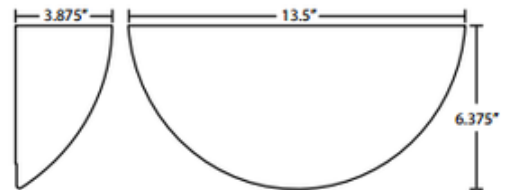

COMPANY

PROJECT

FIXTURE TYPE

APPROVED BY

DATE