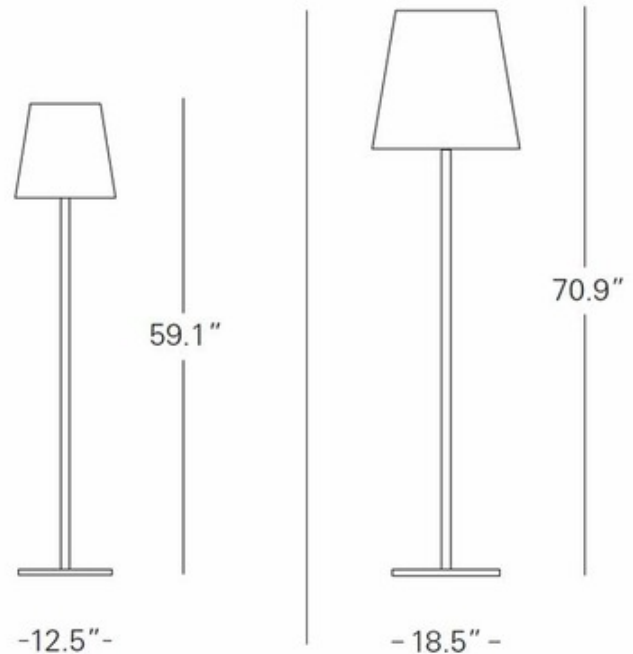

COMPANY

PROJECT

FIXTURE TYPE

APPROVED BY

DATE