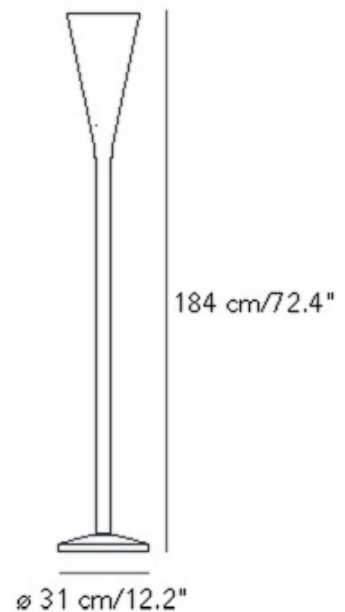

COMPANY	PROJECT	FIXTURE TYPE	APPROVED BY	DATE