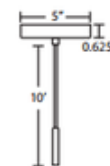

BRAND

Besa Lighting

DESCRIPTION

Suzi Pendant features a slender cord hung handcrafted glass shade with an open top and bottom available in Amber Cloud, Amber Matte, Blue Cloud, Carrera, Ceylon, Garnet, Magma, Habanero, Honey, Vanilla Matte or Opal. Finish in Satin Nickel or Bronze. Requires one 100 watt 120 volt A19 medium base incandescent lamp, not included. Supplied with 10 foot field adjustable power cord, canopy and 5 inch decorative sleeve at the socketholder. UL listed. Suitable for indoor damp locations. Dimensions: 4.25 inch diameter x 14.1 inch height.

SHADE COLOR	Opal Matte
BODY FINISH	Satin Nickel
WATTAGE	72W
DIMMER	Standard 120V
DIMENSIONS	4.25"W x 14.125"H
BULB NOT INCLUDED	
LAMP	1 x A19/Medium (E26)/72W/120V Incandescent 1 x A19/Medium (E26)/120V LED